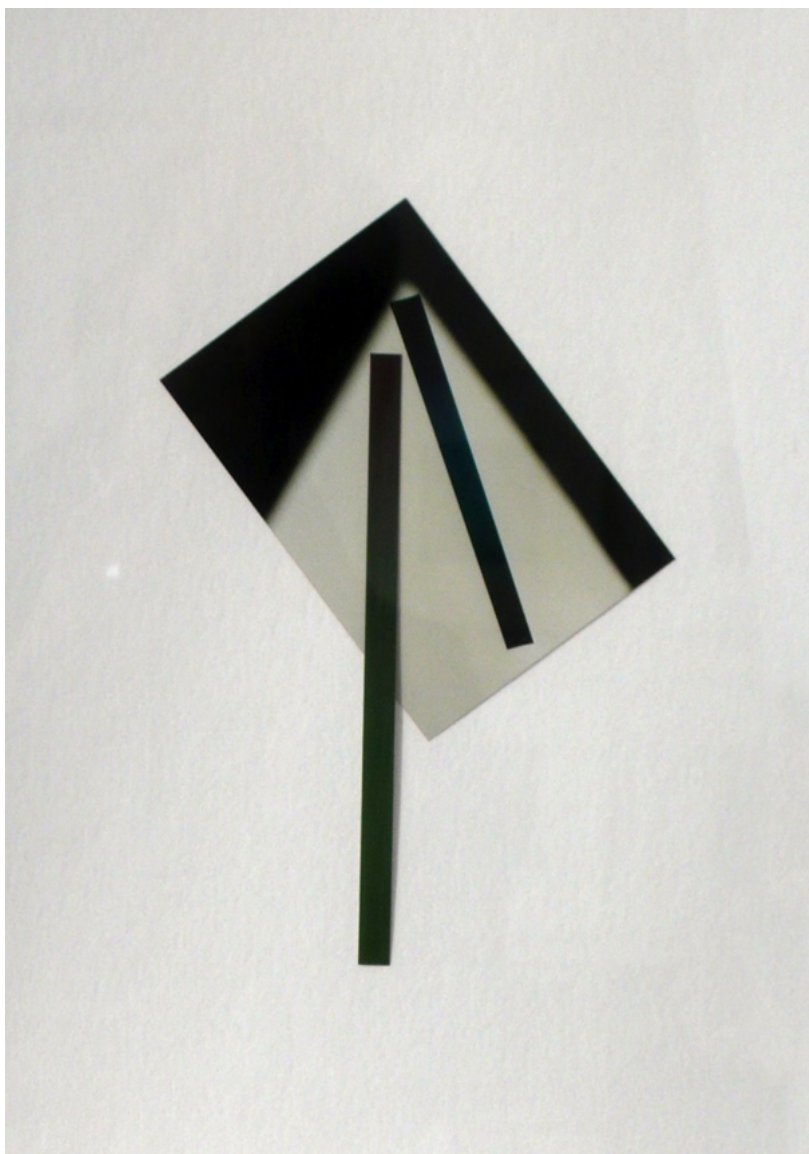

Gottfried Jäger

Untitled (Photo work XIV 1988), 1988 Ed. Unique

Vintage Photo-Montage

5 5/6 x 4 1/8 in.

Dated and numbered by artist

SOUS LES ETOILES GALLERY

100 CROSBY STREET #603 NEW YORK, NY 10012 TEL 212.966.0796 WWW.SOUSLESETOILESGALLERY.NET